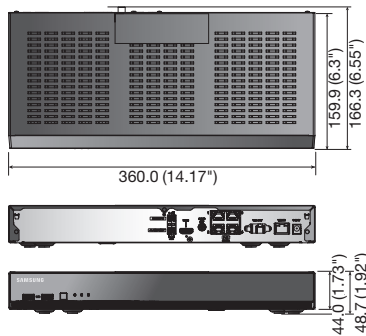

Dimensions

Unit : mm (inch)

SRN-473S