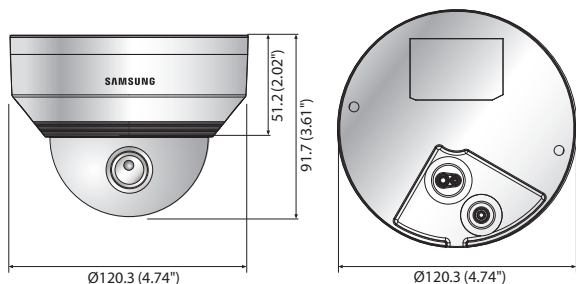

## Key Features

- Max. 2M (1920 x 1080) resolution
- Built-in 2.8mm fixed lens (QNV-6010R)  
3.6mm fixed lens (QNV-6020R)  
6mm fixed lens (QNV-6030R)
- Max. 30fps@all resolutions (H.265/H.264)
- H.265, H.264, MJPEG codec supported, Multiple streaming
- Motion detection, Tampering, Defocus detection
- micro SD (128GB) memory slot, PoE / 12V DC
- IR viewable length 20m (QNV-6010R), 25m (QNV-6020R)  
30m (QNV-6030R)
- Hallway view, WiseStream support, IP66, IK10
- LDC support (Lens Distortion Correction)

## Dimensions

Unit : mm (inch)