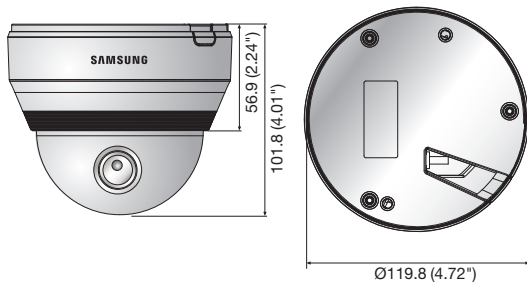

Dimensions

Unit : mm (inch)

Accessories (Optional)

SBP-301HM4 SBP-300LM SBP-300CM SBP-300WM1 SBP-300WM SBP-300B SBP-300PM SBP-300KM

	SCD-5083RN	SCD-5083RP
VIDEO		
Imaging Device	1/3" 1.3M CMOS	
Total Pixels	1,312(H) x 1,069(V)	
Effective Pixels	1,305(H) x 1,049(V)	
Scanning System	Progressive scan	
Synchronization	Internal	
Frequency	H : 15.734KHz / V : 59.94Hz	H : 15.625KHz / V : 50Hz
Horizontal Resolution	Color : 1000TV lines, B/W : 1000TV lines	
Min. Illumination	Color : 0.05Lux (F1.4, 50IRE), 0.001Lux (1sec, F1.4, 50IRE), 0.02Lux (F1.4, 30IRE), 0.0006Lux (1sec, F1.4, 30IRE) B/W : 0Lux (IR LED on)	
S / N Ratio	52dB (AGC off, Weight on)	
Video Output	CVBS : 1.0 Vpp / 75Ω composite	
LENS		
Focal Length (Zoom Ratio)	3 ~ 10mm (3.3x) varifocal	
Max. Aperture Ratio	F1.4	
Angular Field of View	H : 82.0°(Wide) ~ 26.5°(Tele) / V : 59.7°(Wide) ~ 19.9°(Tele)	
Min. Object Distance	0.5m (1.64ft)	
Focus Control	Manual	
Lens Type	DC auto iris	
Mount Type	Board type	
OPERATIONAL		
On Screen Display	English, Chinese, Korean, Japanese, German, Italian, French, Spanish, Russian, Czech, Polish, Romanian, Serbian, Swedish, Danish, Turkish, Portuguese	
Camera Title	Off / On (Displayed 15 characters)	
Day & Night	Auto (ICR) / External / Color / B/W	
Anti IR Saturation	Top / Bottom / Left / Right	
Backlight Compensation	Off / User BLC / HLC / WDR	
Wide Dynamic Range	120dB	
Contrast Enhancement	SSDR (Off / On)	
Digital Noise Reduction	SSNR IV (Off / On)	
Defog	Off / Auto / Manual	
Purple Fringe Reduction	Off / Low / Middle / High	
Digital Image Stabilization	Off / On	
Tampering	Off / On	
Motion Detection	Off / On	
Intelligent Video Analytics	Fence, (Dis)Appear, Counting (Off / On)	
Privacy Masking	Off / On (24 programmable zones with 4 points polygonal masking)	
Gain Control	Off / Low / Middle / High	
White Balance	ATW / Outdoor / Indoor / Manual / AWC / Mercury (1,800K° ~ 10,500K°)	
Electronic Shutter Speed	1sec ~ 1/12,000sec	
Digital Zoom	Off / On (1x ~ 16x)	
Reverse	Off / H-Rev / V-Rev / HV-Rev	
Profile	Basic, Day & Night, Backlight, ITS, Indoor, User	
Alarm	1 Out	
Communication	Coaxial control (SPC-300 compatible)	
Protocol	Coax : Pelco-C (Coaxitron)	
IR Distance	30m (98.43ft) (IR LED 12ea)	
ENVIRONMENTAL		
Operating Temperature / Humidity	-10°C ~ +55°C (+14°F ~ +131°F) / Less than 90% RH	
ELECTRICAL		
Input Voltage / Current	Dual (24V AC & 12V DC ±10%)	
Power Consumption	Max. 6.0W	
MECHANICAL		
Color / Material	Ivory / Aluminum, Plastic	
Dimensions (WxH)	Ø119.8 x 101.8mm (Ø4.72" x 4.01")	
Weight	550g (1.21 lb)	