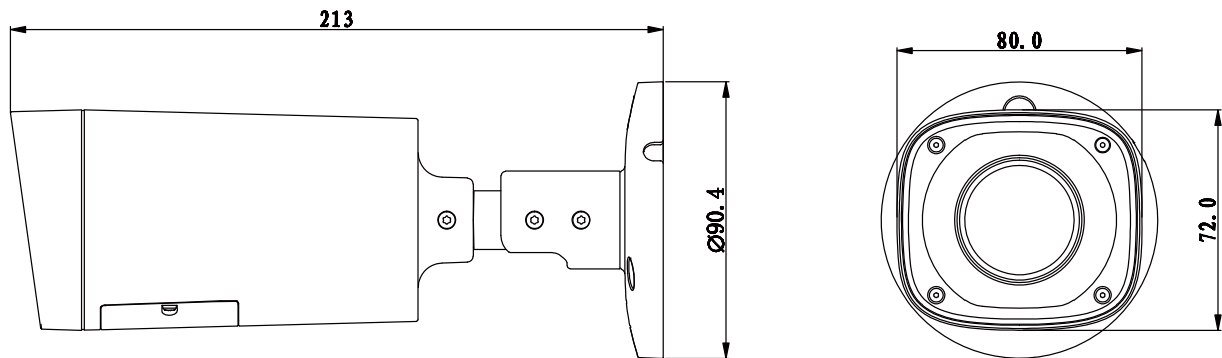

DH-HAC-HFW2221R-Z-IRE6-0722

Dimensions (mm)