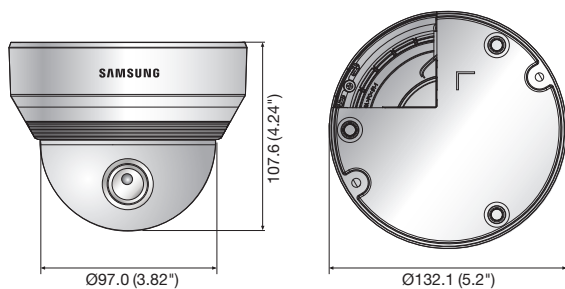

Dimensions

Unit : mm (inch)