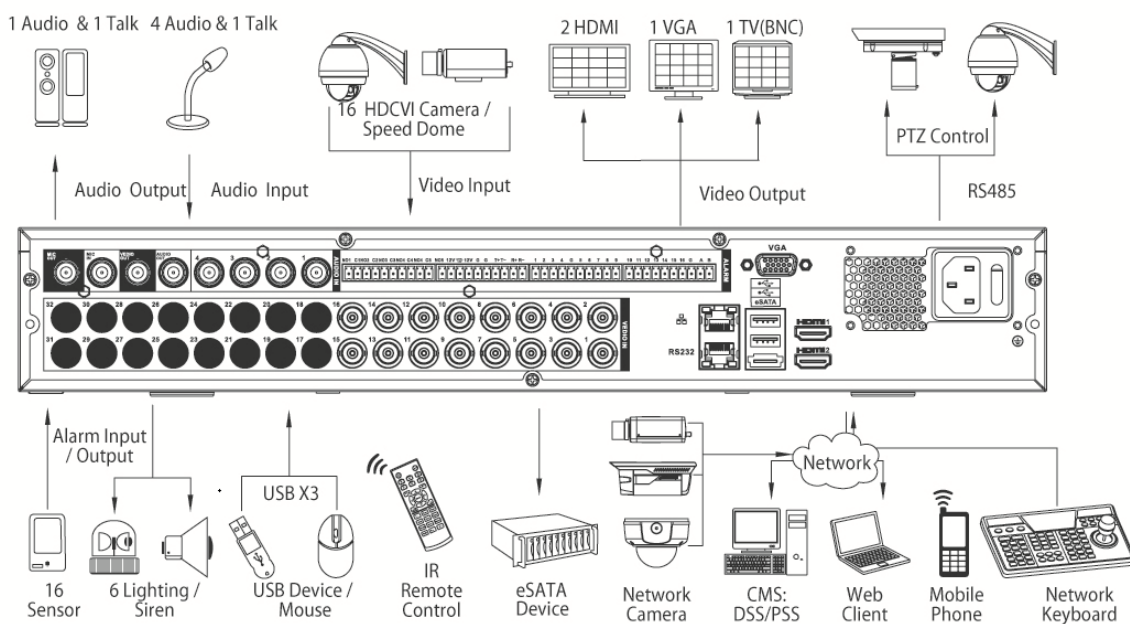

DH-HCVR7404/7408/7416L

	Next camera, Previous camera, Full screen, Repeat, Shuffle, Backup selection, Digital zoom
Backup Mode	USB Device/eSATA Device/Internal SATA burner/Network
Network	
Ethernet	RJ-45 port (10/100M/1000M)
Network Functions	HTTP, IPv4/IPv6, TCP/IP, UPNP, RTSP, UDP, SMTP, NTP, DHCP, DNS, PPPOE, DDNS, FTP, IP Filter, SNMP, P2P
Max. User Access	128 users
Smart Phone	iPhone, iPad, Android, Windows Phone
Storage	
Internal HDD	4 SATA ports(4 HDDs or 2HDDs+1 CD/DVD-RW), up to 16TB, Raid(redundancy)
External HDD	1 eSATA port
Auxiliary Interface	
USB Interface	3 ports(2 Rear),USB2.0
RS232	1 port, For PC communication & Keyboard
RS485	1 port RS485 for PTZ control,1 port RS422 for Keyboard
General	
Power Supply	AC 100~240 V, 50/60 Hz
Power Consumption	40W(without HDD)
Working Environment	-10°C ~ +55°C / 10%~90%RH / 86~106kpa
Dimension(W×D×H)	1.5U, 440mm×416mm×68mm
Weight	6KG(without HDD)

System Connection

*Takes HCVR7416L as an example