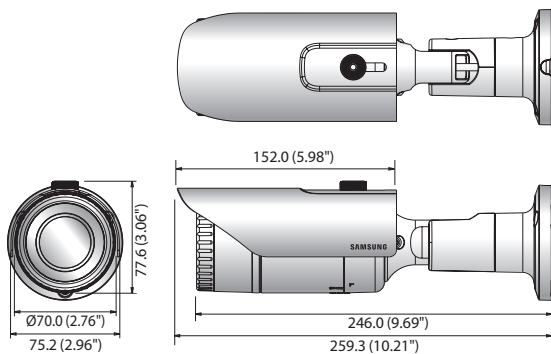

## Key Features

- Max. 2M (1920 x 1080) resolution
- Built-in 2.8mm fixed lens (QNO-6010R)  
3.6mm fixed lens (QNO-6020R)  
6mm fixed lens (QNO-6030R)
- Max. 30fps@all resolutions (H.265/H.264)
- H.265, H.264, MJPEG codec supported, Multiple streaming
- Motion detection, Tampering, Defocus detection
- micro SD (128GB) memory slot, PoE / 12V DC
- IR viewable length 20m (QNO-6010R), 25m (QNO-6020R)  
30m (QNO-6030R)
- Hallway view, WiseStream support, IP66, IK10
- LDC support (Lens Distortion Correction)

## Dimensions

Unit : mm (inch)