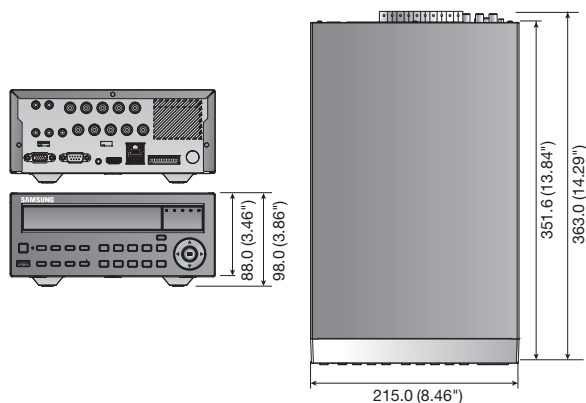

Dimensions

Unit : mm (inch)

		SRD-476D
DISPLAY		
Video	Inputs	4 Composite video 0.5-1 Vpp, 75 ohm automatic termination
	Resolution	NTSC : 1280 x 480, 720 x 480 / PAL : 1280 x 576, 720 x 576
Live	Frame Rate	NTSC : 120fps / PAL : 100fps
	Resolution	NTSC : 1280 x 480, 720 x 480 / PAL : 1280 x 576, 720 x 576
Multi Screen Display 1 / 4 / Sequence / PIP		
PERFORMANCE		
Operating System	Embedded	Linux
	Compression	H.264
Recording	Record Rate	NTSC : Up to 120fps@1280 x 480 / PAL : Up to 100fps@1280 x 576 *Play back 60/50fps NTSC : Up to 120fps@704 x 480 / PAL : Up to 100fps@704 x 576 NTSC : Up to 120fps@704 x 240 / PAL : Up to 100fps@704 x 288 NTSC : Up to 120fps@352 x 240 / PAL : Up to 100fps@352 x 288
	Mode	NTSC : Manual, Schedule (Continuous / Event), Event (Pre / Post), Time lapse (1 ~ 30fps) PAL : Manual, Schedule (Continuous / Event), Event (Pre / Post), Time lapse (1 ~ 25fps)
	Event	Video loss, Motion (Level 1 ~ 10), Alarm, Tampering (Level 1 ~ 3)
	Overwrite Modes	Selectable (Stop / Continuous)
	Pre-alarm	Up to 30sec (5, 10, 20, 30sec)
Search & Playback	Post-alarm	Up to 6hour (5, 10, 20, 30sec, 1, 3, 5, 10, 20min, 1, 2, 3, 4, 5, 6hour)
	Search Mode	Date/Time, Event, Back up, POS, Motion (*All search include preview function)
Network (IPv4)	Playback Function	Fast forward / backward (2x, 4x, 8x, 16x, 32x, 64x) *Backward play with i-frame only Slow forward / backward (1/2x, 1/4x, 1/8x) Step forward / backward *Backward play with i-frame only
	Transmission Speed	4CIF / 2CIF / CIF (NTSC : 120fps, PAL : 100fps)
	Bandwidth	Up to 16Mbps
	Bandwidth Control	Selectable
	Stream	H.264 (4CIF / 2CIF / CIF selectable)
	Max. Remote Users	Search 3 / Live unicast 10 / Live multicast 20
Smart Phone	Protocol Support	TCP/IP, DHCP, PPPoE, SMTP, NTP, HTTP, HTTPS, DDNS, RTP, RTSP, SNMP
	Monitoring	SmartViewer, Webviewer, SSM (CMS)
	Platform	Android, iOS
Storage	Protocol Support	RTP, RTSP, HTTP, CGI
	Max. Remote Users	Live 2, Search 1
	Internal HDD	Up to 1 SATA HDD
Security	DVD Writer (Back up)	Yes
	USB (Back up)	2 USB ports
	File Format (Back up)	BU (DVR player), EXE (Include player), AVI
INTERFACE	Password Protection	1 Admin, 10 Group, 10 User per 1 group
	Data Authentication	Watermark
Monitors	VGA	1 VGA (1280 x 720, 1280 x 1024, 1920 x 1080)
	HDMI	1 HDMI (1280 x 720, 1280 x 1024, 1920 x 1080)
	Spot Composite	2CH (Digital spot 1CH / Analog spot 1CH) *Included OSD on screen, Multi mode support
	Loop Outputs	4CH
Audio	Inputs / Output	4CH line in / 1CH line out
	Compression	G.711
	Sampling Rate	8KHz
Alarm	Inputs / Output	Terminal 4 inputs (NO/NC) / Terminal 2 relay outputs (NO/NC), Rating : 30V DC / 2A, 250V AC / 0.25A
	Remote Notification	Notification via e-mail
Connections	Ethernet	1 RJ-45 10/100/1000 Base-T
	Serial Interface	RS-232/RS-485 (Half duplex) for PTZ, Samsung system keyboard
	USB	USB 2.0, 2 ports (Front / Rear)
	Application Support	Mouse, Remote controller
GENERAL	RS-485 Protocol	Samsung T/E, Pelco-D/P, Panasonic, Phillips, AD, DIAMOND, ERNA, KALATEL, VCL TP, VICON, ELMO, GE
	Coax Protocol	Samsung CCVC, Pelco-C
Electrical	Input Voltage / Current	12V DC adaptor, 4A, 100 ~ 240V AC, 50/60Hz, 48watt
	Power Consumption	Max. 25W (With 1x HDD)
Environmental	Operating Temperature	+0°C ~ +40°C (+32°F ~ +104°F)
	Operating Humidity	20% ~ 85% RH
Mechanical	Dimensions (WxHxD)	215.0 x 88.0 x 351.6mm (8.46" x 3.46" x 13.84")
	Weight (With hard disks)	Approx. 3.3Kg (7.32 lb)
Language	English, French, German, Spanish, Italian, Russian, Polish, Czech, Turkish, Netherlands, Portuguese, Swedish, Danish, Rumania, Serbia, Croatia, Hungary, Greek, Finnish, Norwegian, Korean, Japanese, Chinese (Traditional), Thai, Taiwanese (25 Language)	